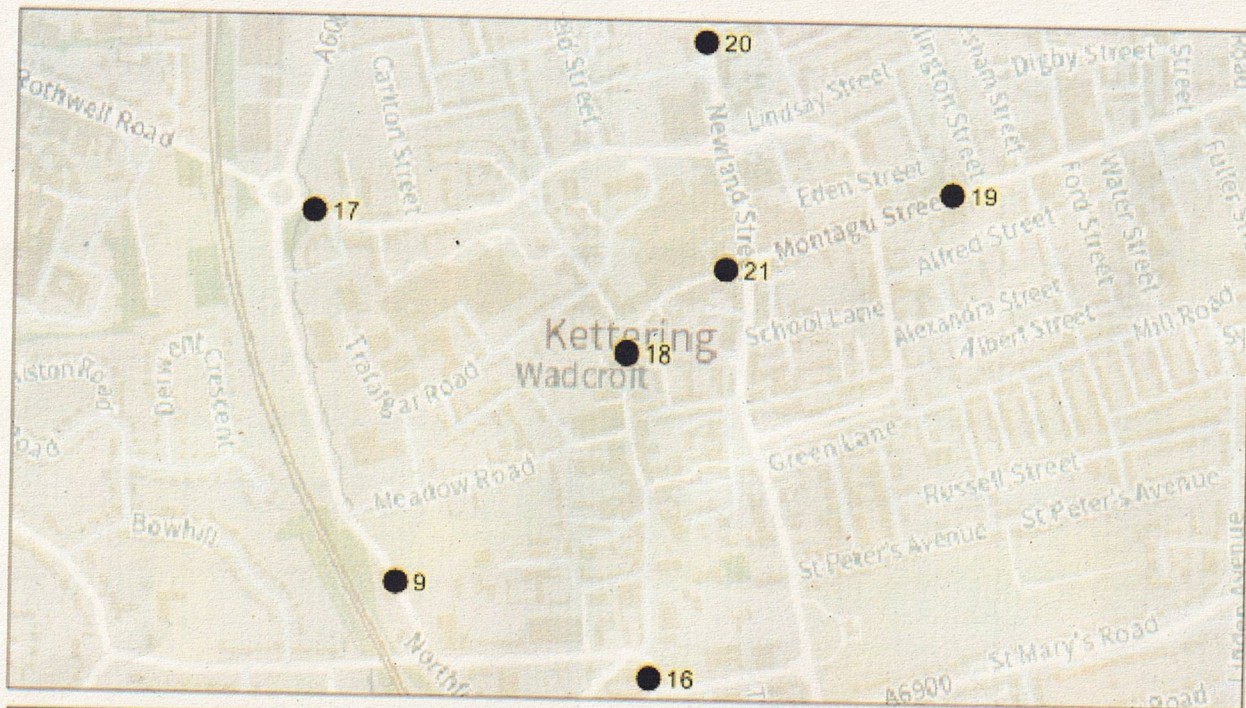

TRAFFIC COUNT DATA FROM VIVACITY PEDESTRIAN NUMBERS SELECTED LOCATIONS

	Sept	Oct	Nov	Dec	Jan	Feb	Mar	Apr	May
High St	230904	237066	204908	241219	203301	208094	214134	231546	239995
Sheep St	40528	37670	34792	34459	37862	37429	40533	40803	44637
Gold St	137024	140441	115202	135486	13300	88734	137283	143858	145349
Montagu St	23349	23241	19881	20533	20420	21038	22050	23108	23916

Traffic sensor locations, Kettering

Traffic sensors locations

9 Northfield Avenue

16 Sheep Street

17 Lower Street

18 High Street

19 Montagu Street

20 Rockingham Road

21 Gold Street

North Northamptonshire Council Source: Vivacity Traffic Sensors and Contains OS data © Crown copyright 2023.