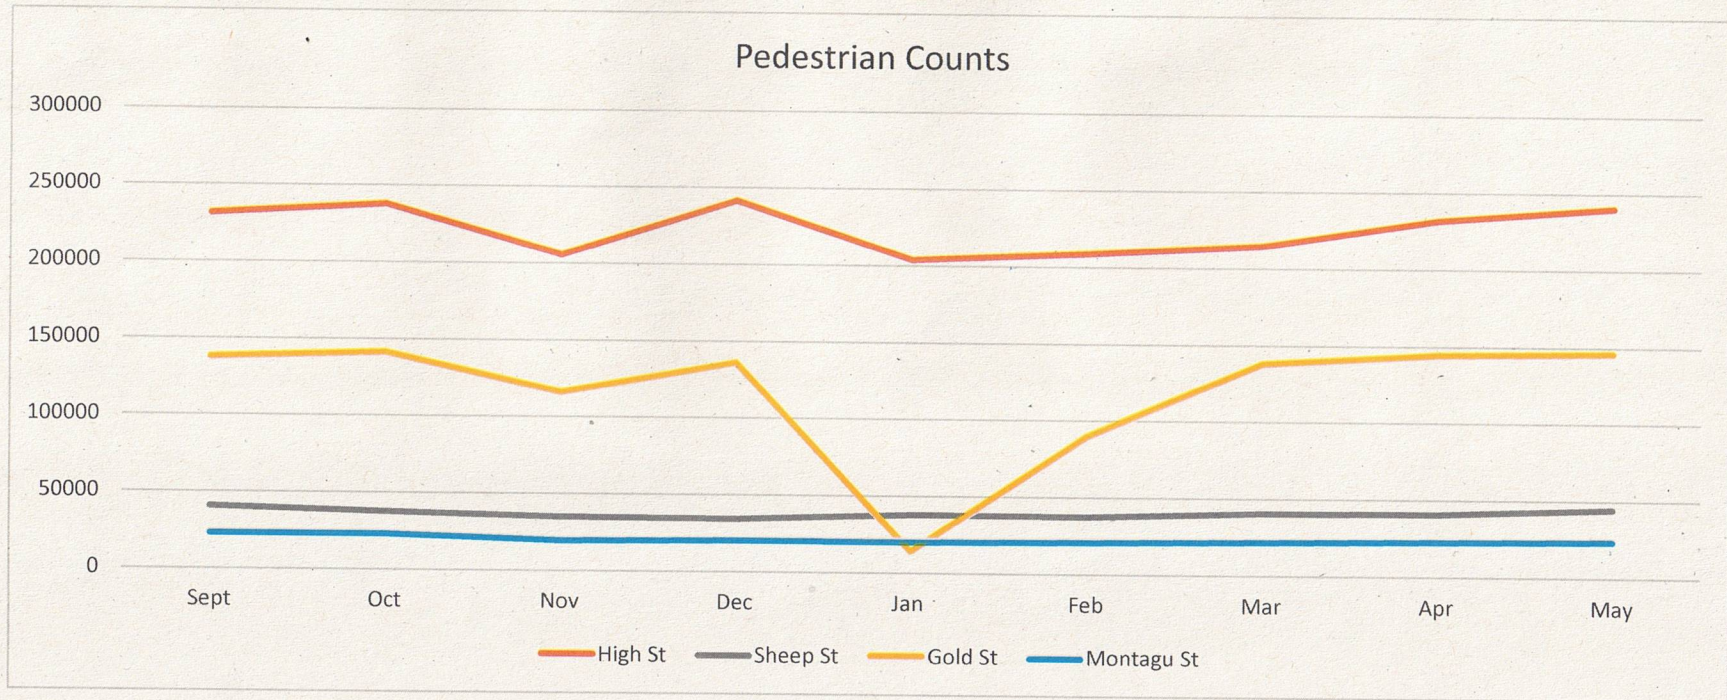

TRAFFIC COUNT DATA FROM VIVACITY PEDESTRIAN NUMBERS SELECTED LOCATIONS

	Sept	Oct	Nov	Dec	Jan	Feb	Mar	Apr	May
High St	230904	237066	204908	241219	203301	208094	214134	231546	239995
Sheep St	40528	37670	34792	34459	37862	37429	40533	40803	44637
Gold St	137024	140441	115202	135486	13300	88734	137283	143858	145349
Montagu St	23349	23241	19881	20533	20420	21038	22050	23108	23916

Traffic sensor locations, Kettering

Traffic sensors locations

9 Northfield Avenue

16 Sheep Street

17 Lower Street

18 High Street

19 Montagu Street

20 Rockingham Road